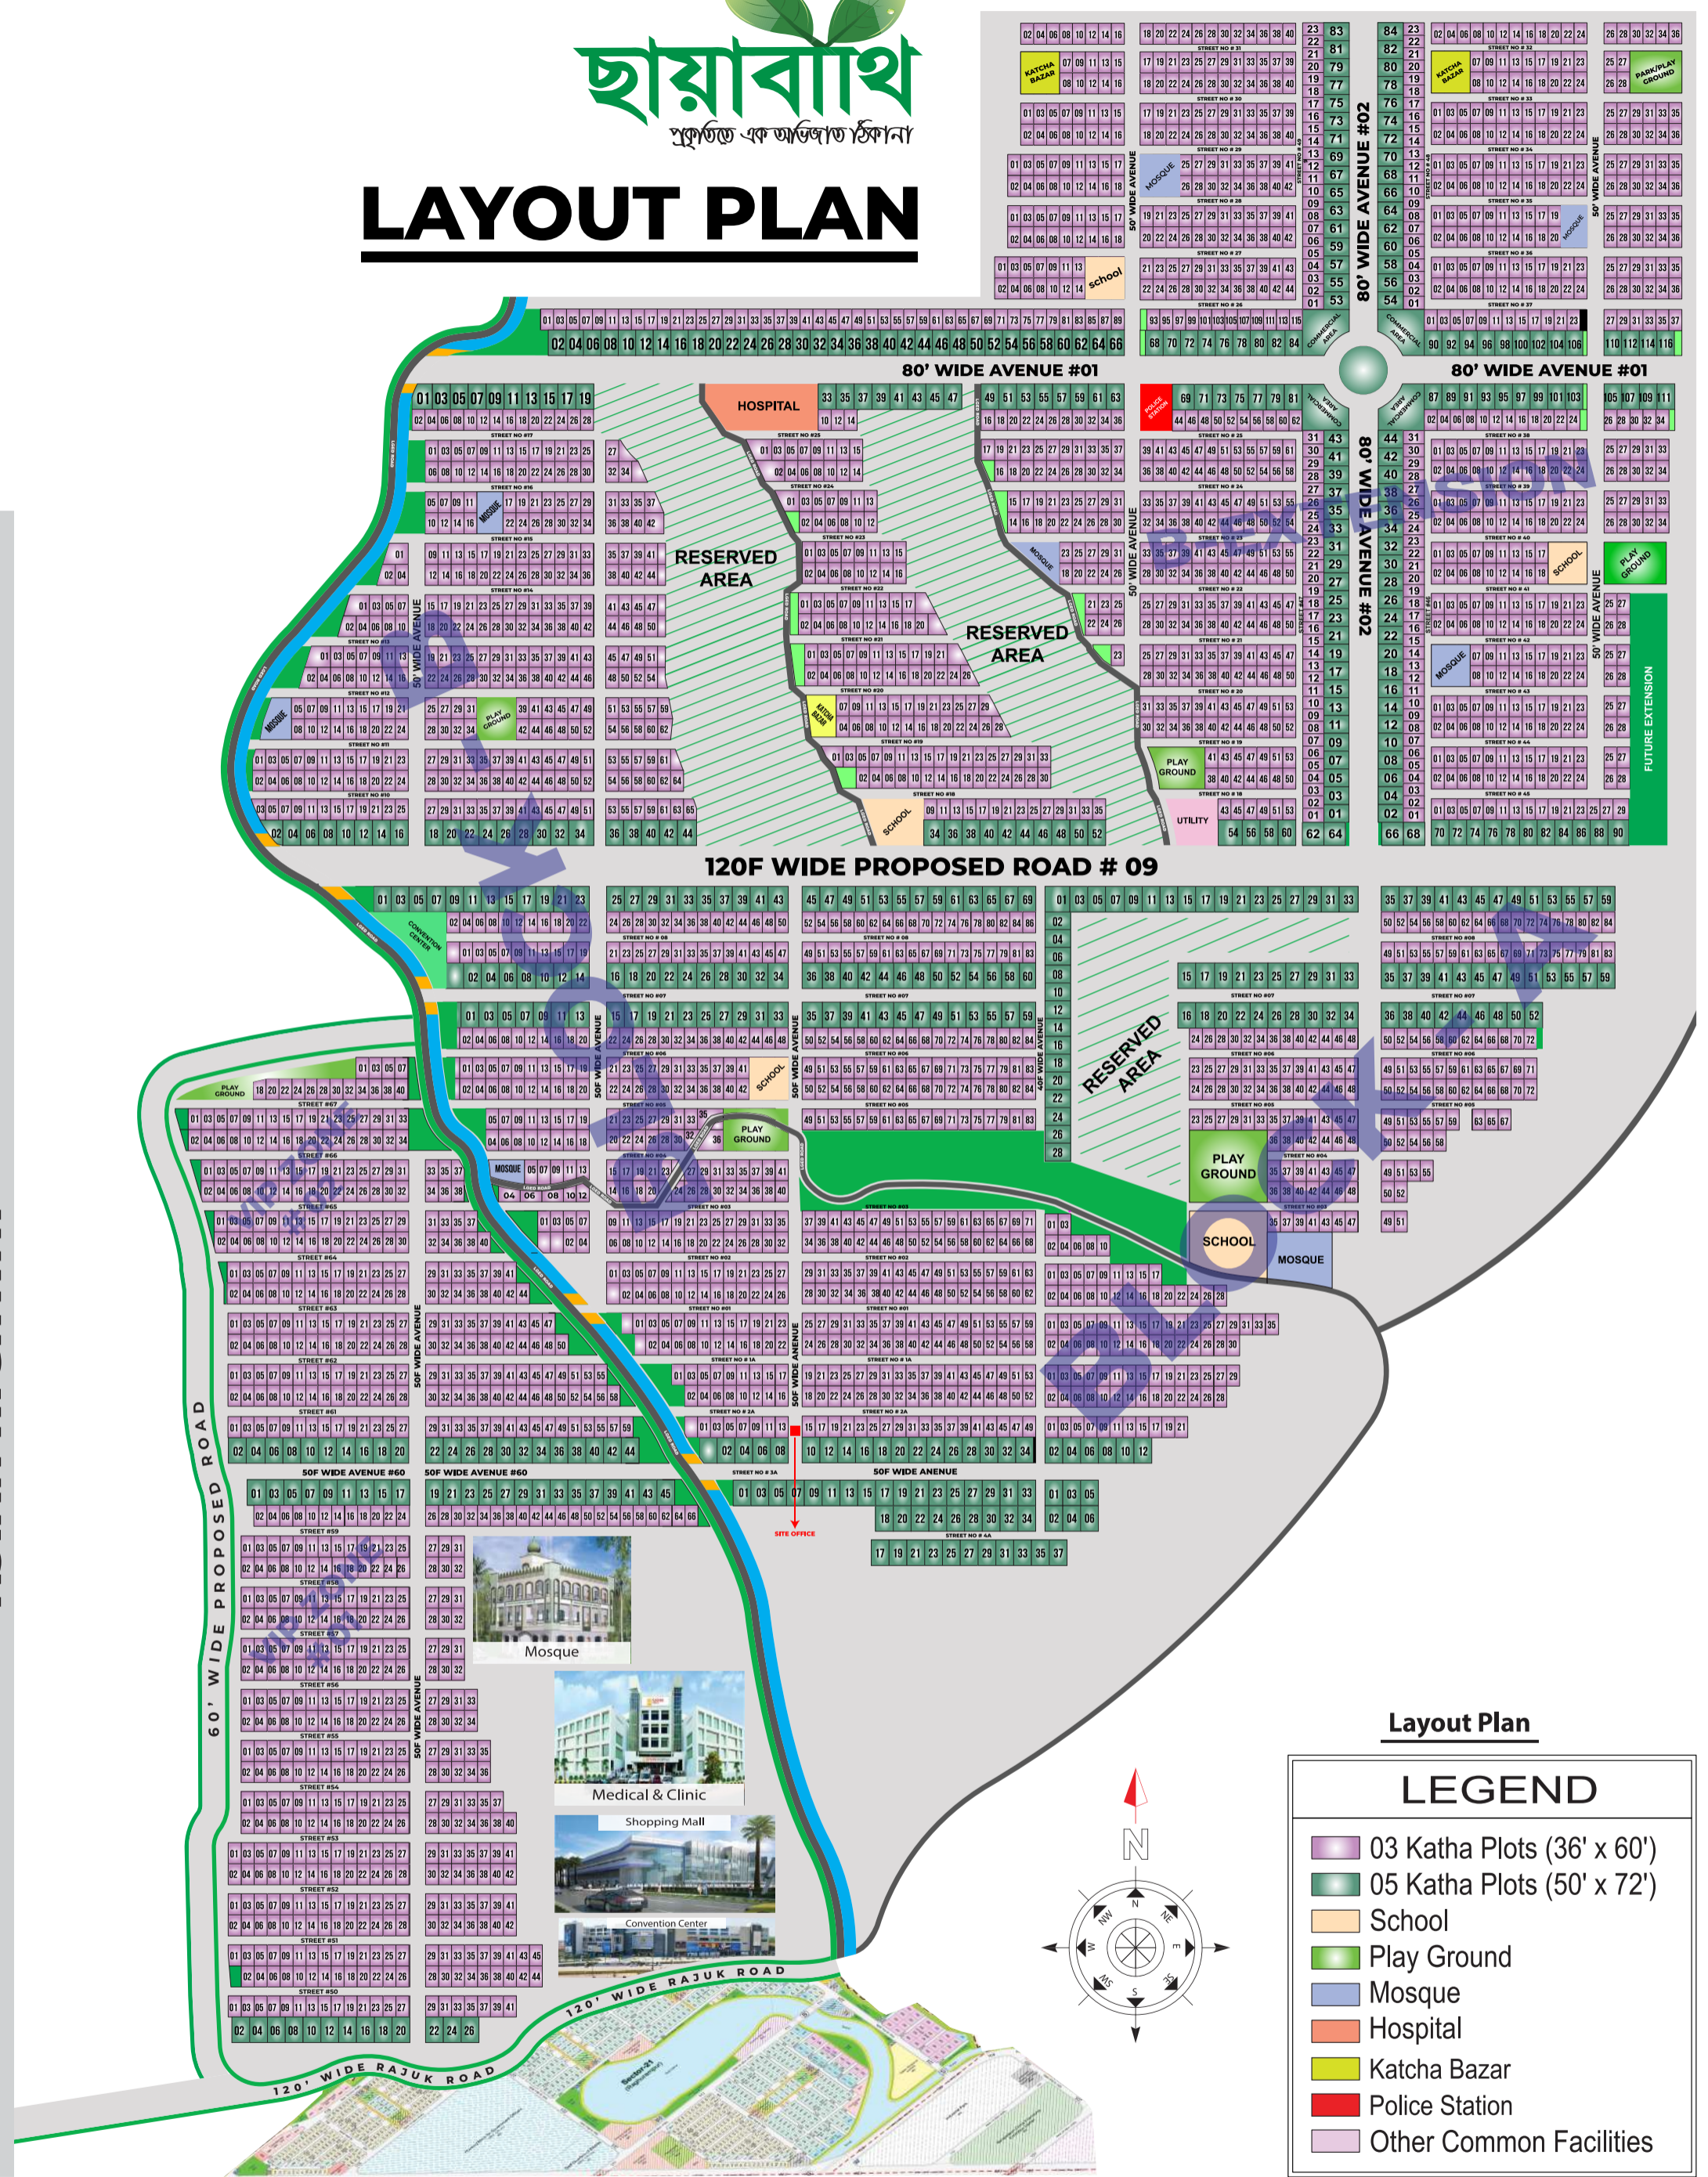

# LAYOUT PLAN

ASIAN HIGHWAY

Layout Plan

## LEGEND

- 03 Katha Plots (36' x 60')
- 05 Katha Plots (50' x 72')
- School
- Play Ground
- Mosque
- Hospital
- Katcha Bazar
- Police Station
- Other Common Facilities

# RAJUK Purbachal New Town Sector #21